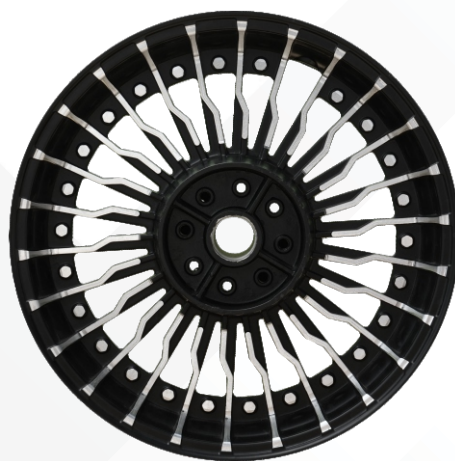

DISC : 15" THUNDERBIRD REAR (26 SPOKE)
COLOUR : BLACK
PART CODE : CE-BLK-TBD15-26