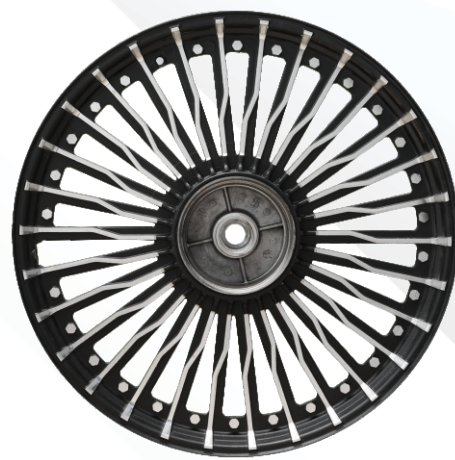

DISC : YAMAHA REAR DRUM-130 (30 SPOKE)
COLOUR : BLACK
PART CODE : CE-YR30-BR