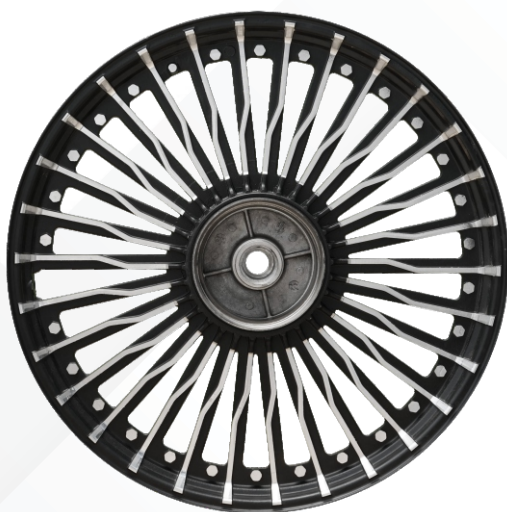

DISC : 30 SPOKE REAR DRUM-110
COLOUR : BLACK
PART CODE : CE-1830-RB-110