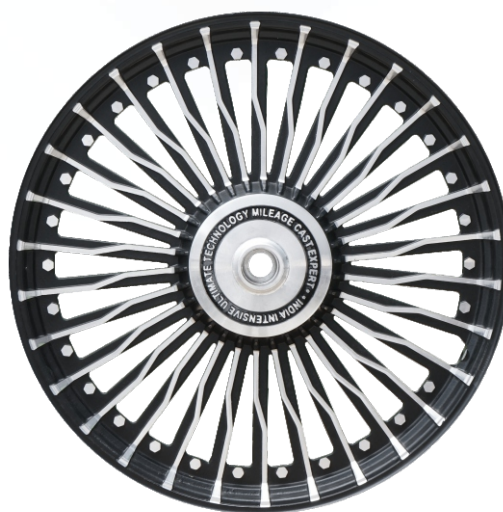

DISC : 30 SPOKE FRONT DRUM
COLOUR : BLACK
PART CODE : CE-1830-FB