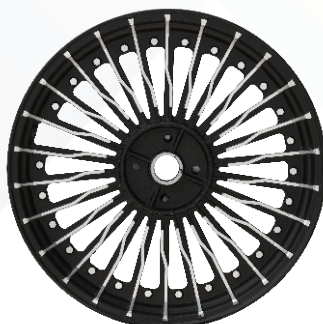

CLASSIC

DISC : CLASSIC /THUNDERBIRD (26 SPOKE)
COLOUR : BLACK
PART CODE :