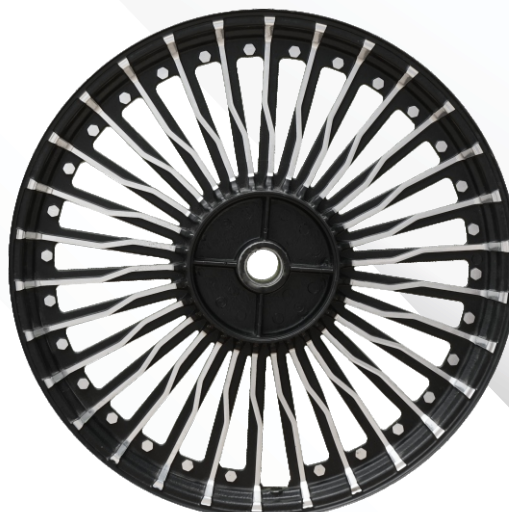

DISC : 30 SPOKE REAR DRUM-130
COLOUR : BLACK
PART CODE : CE-1830-RB